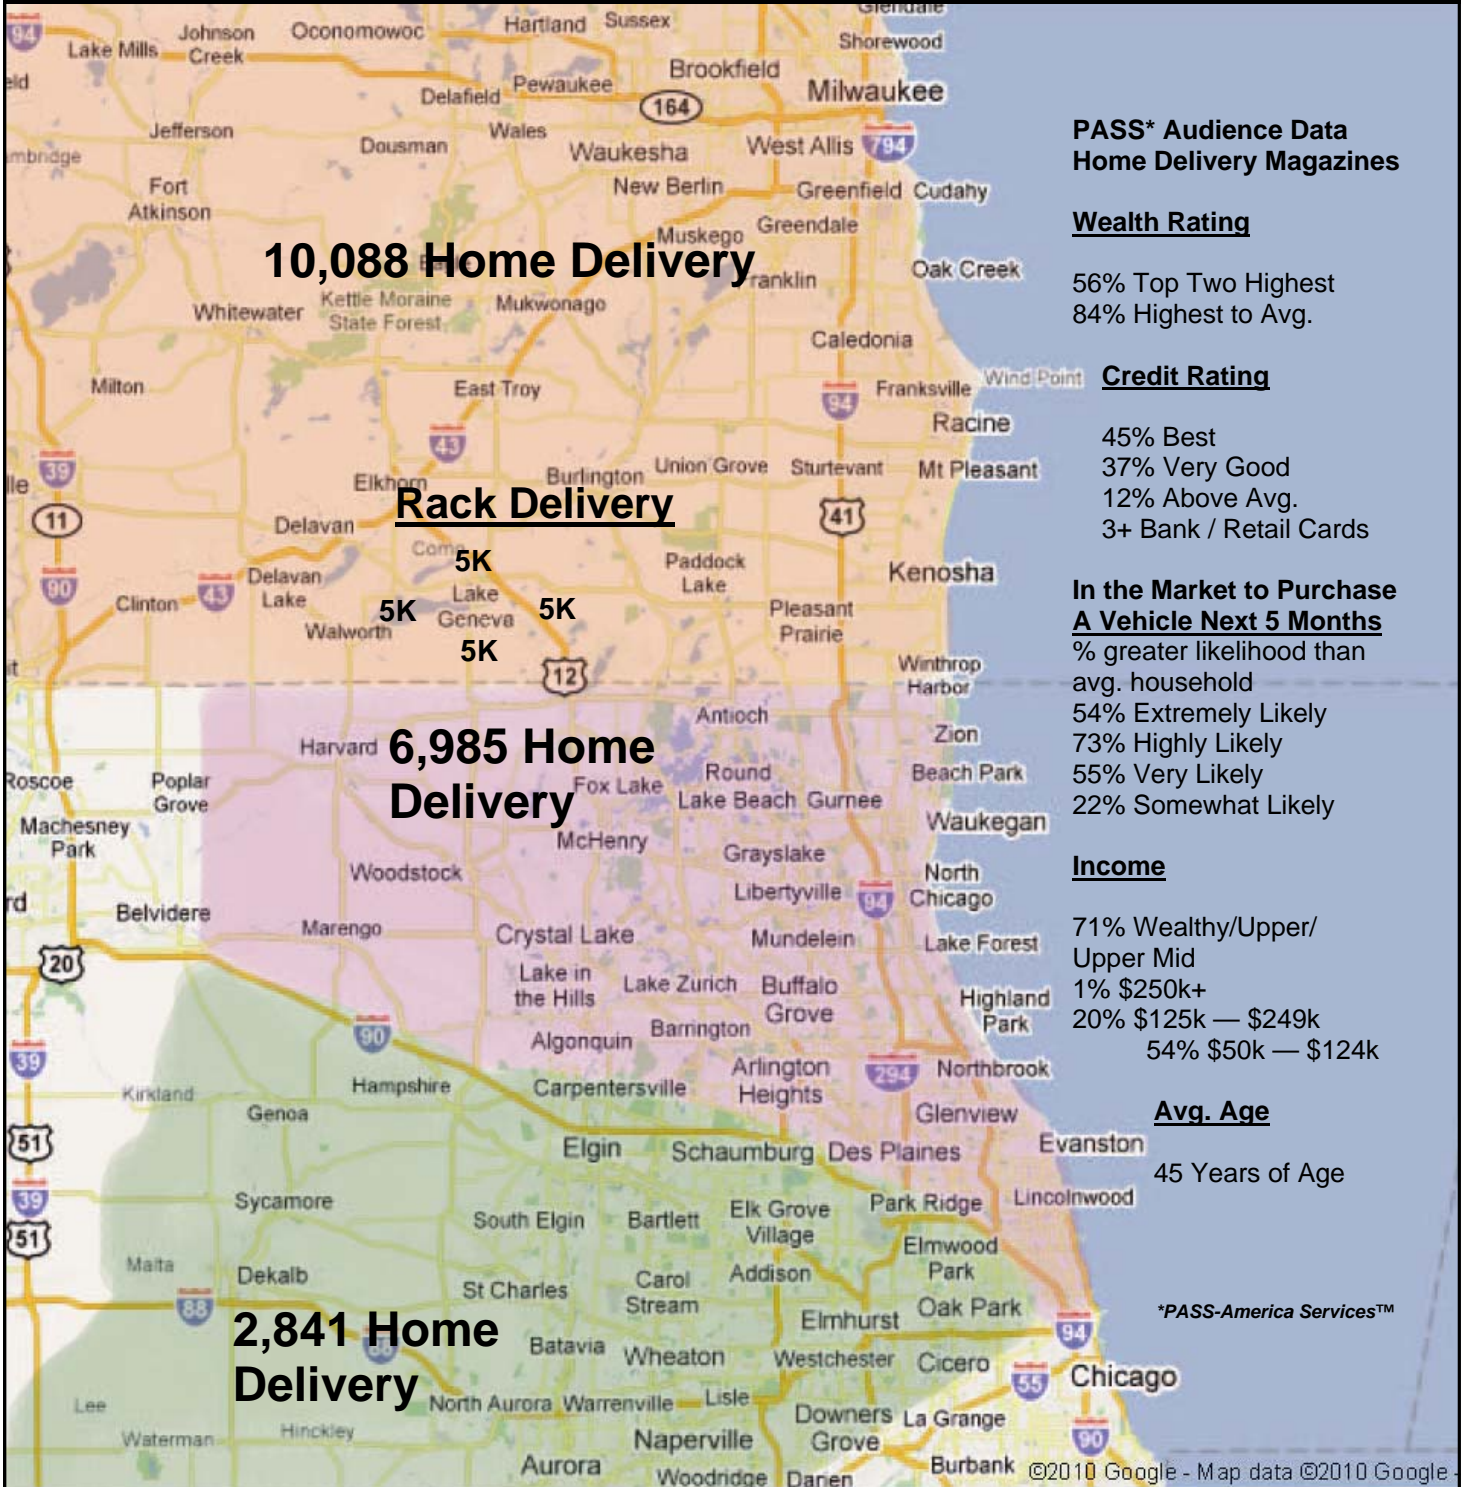

# Keefe Lake & Country Magazine Distribution

Circulation  
35,000 Magazines

Home Delivery — 20,000 per issue  
Rack Delivery—15,000 per issue

KeefeMagazine.com